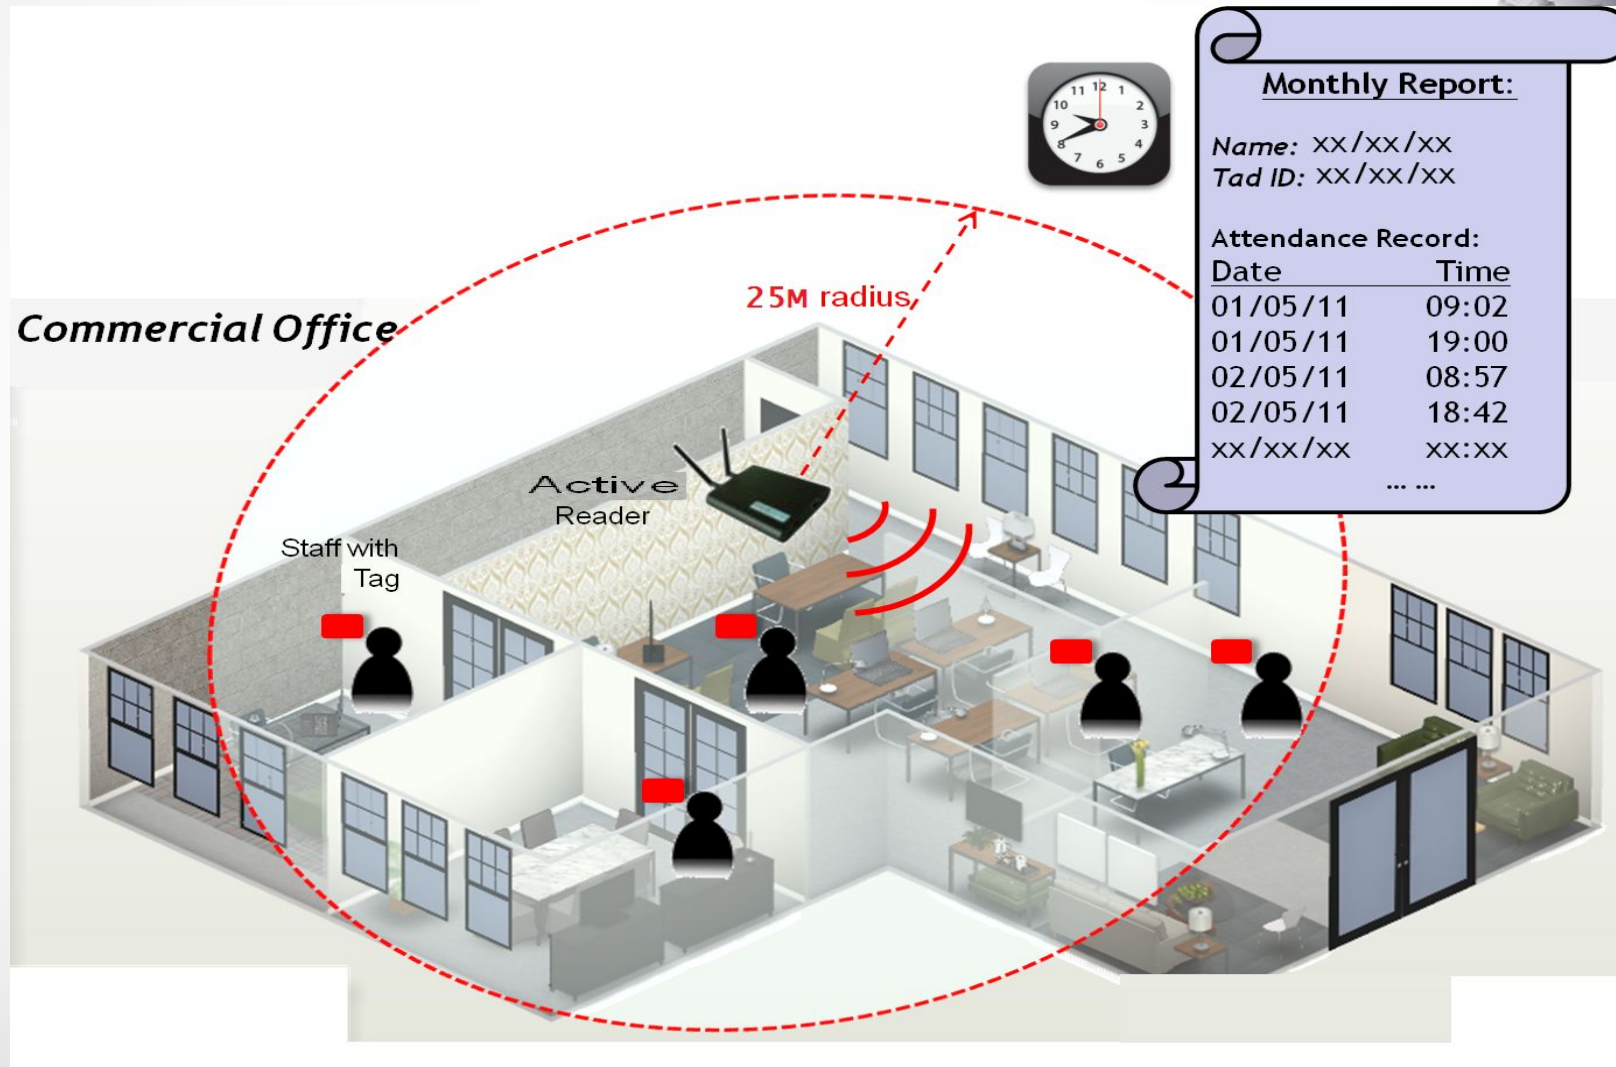

Smart Attendance System <Active>